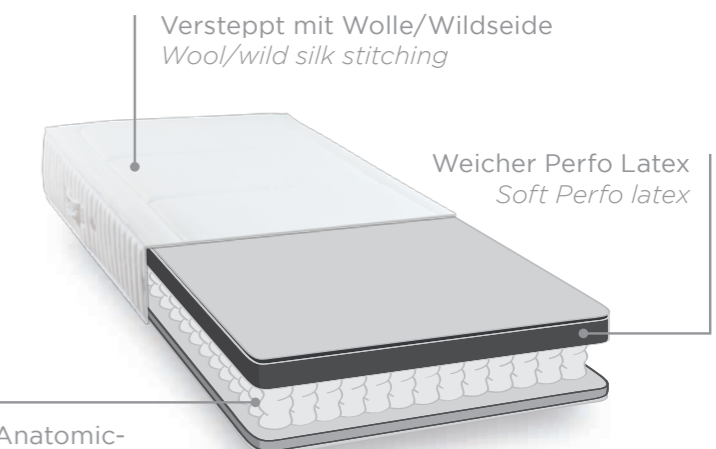

Anatomic-Taschenfederkern
Anatomic pocket spring core
750/1500/3000/5000

4 exklusive Taschenfederkerne 4 exclusive pocket spring cores

750	Ein entsprechend der menschlichen Anatomie aufgebauter 7-Zonen-Taschenfederkern, thermisch gehärtet, mit einer großzügigen Zwischenschicht aus Baumwolle und beidseitig mit einer Latexschicht versehen. 300 Federn/m². A 7-zone anatomically designed pocket spring core, thermally toughened, provided with a generous layer of cotton and finished on both sides with a layer of latex. 300 springs/m².
1500	Ein entsprechend der menschlichen Anatomie aufgebauter 7-Zonen-Taschenfederkern, thermisch gehärtet, mit einer großzügigen Zwischenschicht aus Baumwolle und beidseitig mit einer Latexschicht versehen. 500 Federn/m². A 7-zone anatomically designed pocket spring core, thermally toughened, provided with a generous layer of cotton and finished on both sides with a layer of latex. 500 springs/m².
3000	Ein ebenfalls anatomisch gestalteter Federkern mit der doppelten Menge an Federn für noch mehr Komfort. Mit einer großzügigen Zwischenschicht aus Baumwolle und beidseitig mit einer Latexschicht versehen. 1000 Federn/m². An anatomically designed spring core with twice as many springs for even greater comfort, provided with a generous layer of cotton and finished on both sides with a layer of latex. 1000 springs/m².
5000	Die Federkernmatratze Anatomic 1000 mit ihrer zusätzlichen Schicht aus innovativen Softtech-Mini-Federn verfügt über insgesamt 5000 Federn - mehr Komfort, Atmungsaktivität und Langlebigkeit kann man sich nicht wünschen. Mit Perfo-Latex und Baumwoll-Zwischenschicht. A 1000 anatomically designed spring core topped with an innovative mini pocket layer ensures the comfort provided by 5,000 springs: synonymous with the highest possible level of comfort, ventilation and lifespan, with a luxury finish in perfo latex with a layer of cotton.
10.000	Eine hochwertige Dreifach-Taschenfederkernmatratze mit 3500 Federn/m² und einer reichhaltigen Baumwollzwischenschicht. Mehrere ergonomische druckentlastende Komfortzonen, beide Bezüge aus anatomischem Naturlatex. Luxuriöser Bezug mit Wolle und Wildseide genäht. A high end triple deck pocket spring mattress, 3500 springs/m², with rich cotton interlayer. Multi ergonomic pressure-relieving comfort zones, both coverings in anatomical natural latex. Luxurious cover stitched with wool & wild silk.