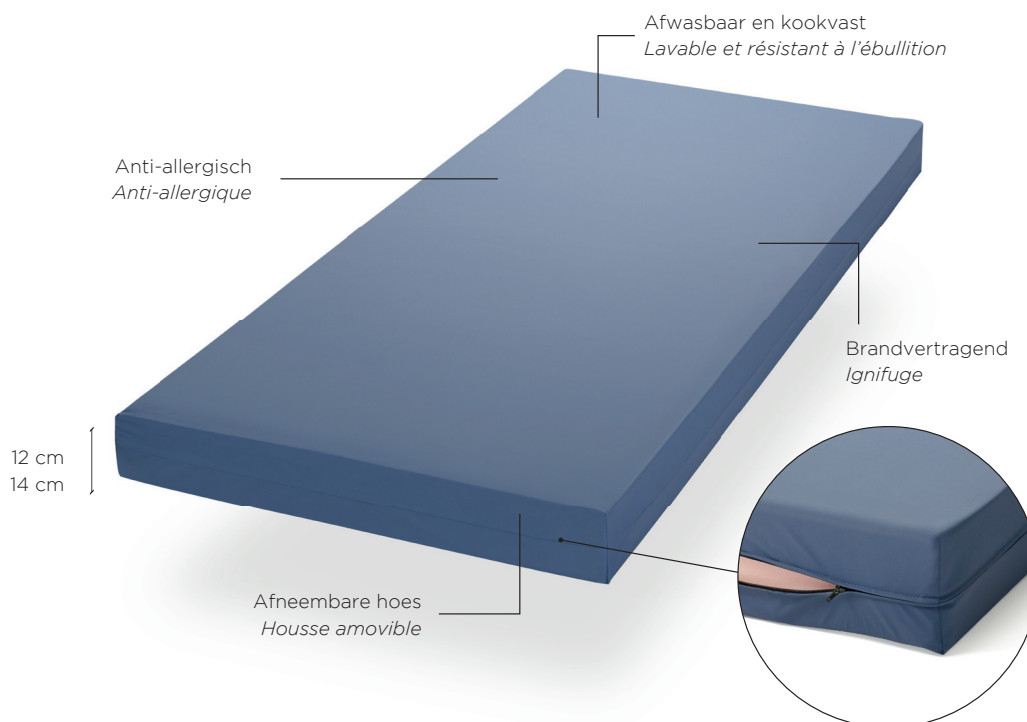

ANTI DECUBITUS BASIC

14CM MATTRESS

PRODUCT TYPE	Mattress
BRAND	Revor Contract group
RANGE	Safe Care Line
TECHNOLOGY	Visco and High Resilience foam with optimal pressure distribution
TOTAL HEIGHT	14 cm
TICKING	Bi elastic PU cover with zipper
CORE	4cm Visco Elastic foam 50kg/m ³ + 10cm High resilience foam 35kg/m ³
FINISHING	Fire retardant CRIB 5 & Anti bed bug treatment
WARRANTY	5 years

ANTI DECUBITUS PLUS

12/14CM MATTRESS

PRODUCT TYPE	Mattress
BRAND	Revor Contract group
RANGE	Safe Care Line
TECHNOLOGY	Visco and High Resilience foam with optimal pressure distribution
TOTAL HEIGHT	12/14 cm
TICKING	Bi elastic PU cover with zipper
CORE	7cm Visco Elastic foam 80kg/m ³ + 7cm High resilience foam 50kg/m ³
FINISHING	Fire retardant CRIB 5 & Anti bed bug treatment
WARRANTY	5 years

SAFE CARE CMHR 50KG

12/14CM MATTRESS

PRODUCT TYPE	Mattress
BRAND	Revor Contract group
RANGE	Safe Care Line
TECHNOLOGY	Combustion Modified High Resilient foam with optimal pressure distribution
TOTAL HEIGHT	12/14 cm
TICKING	Bi elastic PU cover with zipper
CORE	High resilience foam 50kg/m ³
FINISHING	Fire retardant CRIB 5 & Anti bed bug treatment
WARRANTY	5 years

SAFE CARE HR 35KG

12/14CM MATTRESS

PRODUCT TYPE	Mattress
BRAND	Revor Contract group
RANGE	Safe Care Line
TECHNOLOGY	High Resilience foam with optimal pressure distribution
TOTAL HEIGHT	12/14 cm
TICKING	Bi elastic PU cover with zipper
CORE	High resilience foam 35kg/m ³
FINISHING	Fire retardant CRIB 5 & Anti bed bug treatment
WARRANTY	5 years