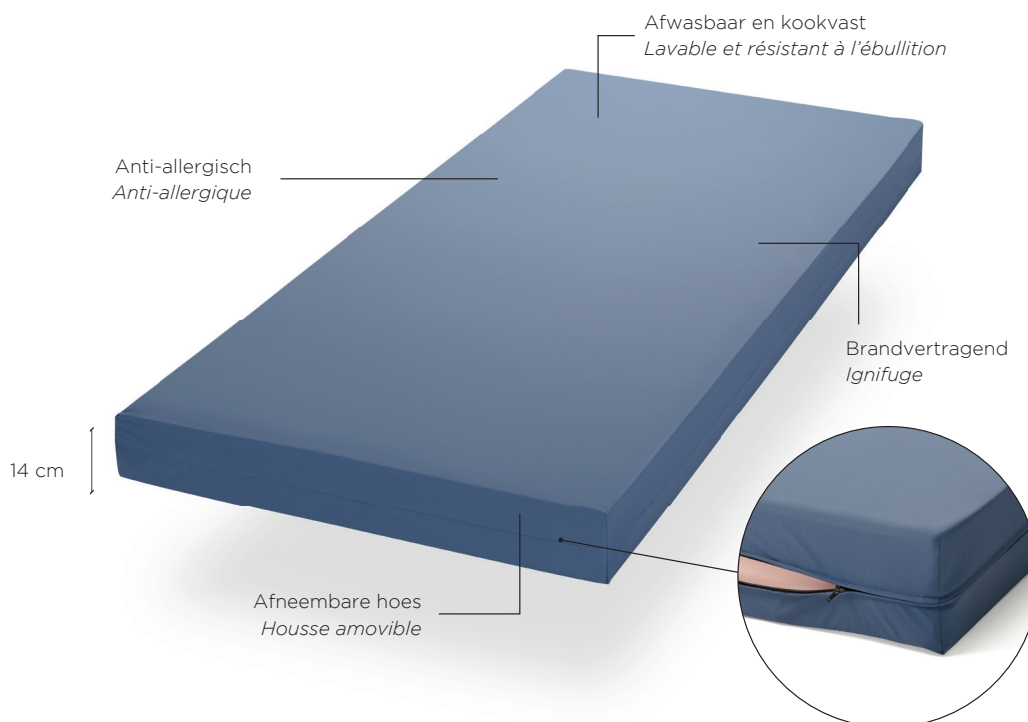

# ANTI DECUBITUS BASIC

## 14CM MATTRESS

<b>PRODUCT TYPE</b>	Mattress
<b>BRAND</b>	Revor Contract group
<b>RANGE</b>	Safe Care Line
<b>TECHNOLOGY</b>	Visco and High Resilience foam with optimal pressure distribution
<b>TOTAL HEIGHT</b>	14 cm
<b>TICKING</b>	Bi elastic PU cover with zipper
<b>CORE</b>	4cm Visco Elastic foam 50kg/m <sup>3</sup> + 10cm High resilience foam 35kg/m <sup>3</sup>
<b>FINISHING</b>	Fire retardant CRIB 5 & Anti bed bug treatment
<b>WARRANTY</b>	5 years

## 14CM MATTRESS

<b>PRODUCT TYPE</b>	Mattress
<b>BRAND</b>	Revor Contract group
<b>RANGE</b>	Safe Care Line
<b>TECHNOLOGY</b>	Visco and High Resilience foam with optimal pressure distribution
<b>TOTAL HEIGHT</b>	14 cm
<b>TICKING</b>	Bi elastic PU cover with zipper
<b>CORE</b>	4cm Visco Elastic foam 80kg/m <sup>3</sup> + 10cm High resilience foam 50kg/m <sup>3</sup>
<b>FINISHING</b>	Fire retardant CRIB 5 & Anti bed bug treatment
<b>WARRANTY</b>	5 years