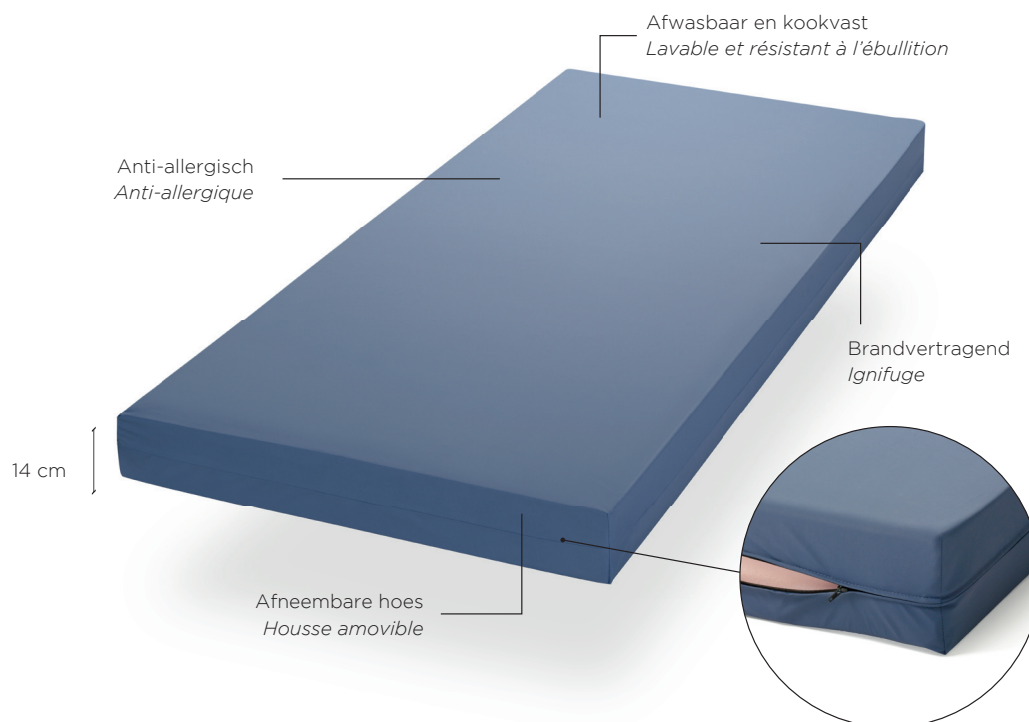

ANTI DECUBITUS BASIC

14CM MATTRESS

PRODUCT TYPE	Mattress
BRAND	Revor Contract group
RANGE	Safe Care Line
TECHNOLOGY	Visco and High Resilience foam with optimal pressure distribution
TOTAL HEIGHT	14 cm
TICKING	Bi elastic PU cover with zipper
CORE	4cm Visco Elastic foam 50kg/m ³ + 10cm High resilience foam 35kg/m ³
FINISHING	Fire retardant CRIB 5 & Anti bed bug treatment
WARRANTY	5 years

ANTI DECUBITUS CLASSIC

14CM MATTRESS

PRODUCT TYPE	Mattress
BRAND	Revor Contract group
RANGE	Safe Care Line
TECHNOLOGY	Visco and High Resilience foam with optimal pressure distribution
TOTAL HEIGHT	14 cm
TICKING	Bi elastic PU cover with zipper
CORE	4cm Visco Elastic foam 80kg/m ³ + 10cm High resilience foam 50kg/m ³
FINISHING	Fire retardant CRIB 5 & Anti bed bug treatment
WARRANTY	5 years

ANTI DECUBITUS PLUS

12/14CM MATTRESS

PRODUCT TYPE	Mattress
BRAND	Revor Contract group
RANGE	Safe Care Line
TECHNOLOGY	Visco and High Resilience foam with optimal pressure distribution
TOTAL HEIGHT	12/14 cm
TICKING	Bi elastic PU cover with zipper
CORE	7cm Visco Elastic foam 80kg/m ³ + 7cm High resilience foam 50kg/m ³
FINISHING	Fire retardant CRIB 5 & Anti bed bug treatment
WARRANTY	5 years