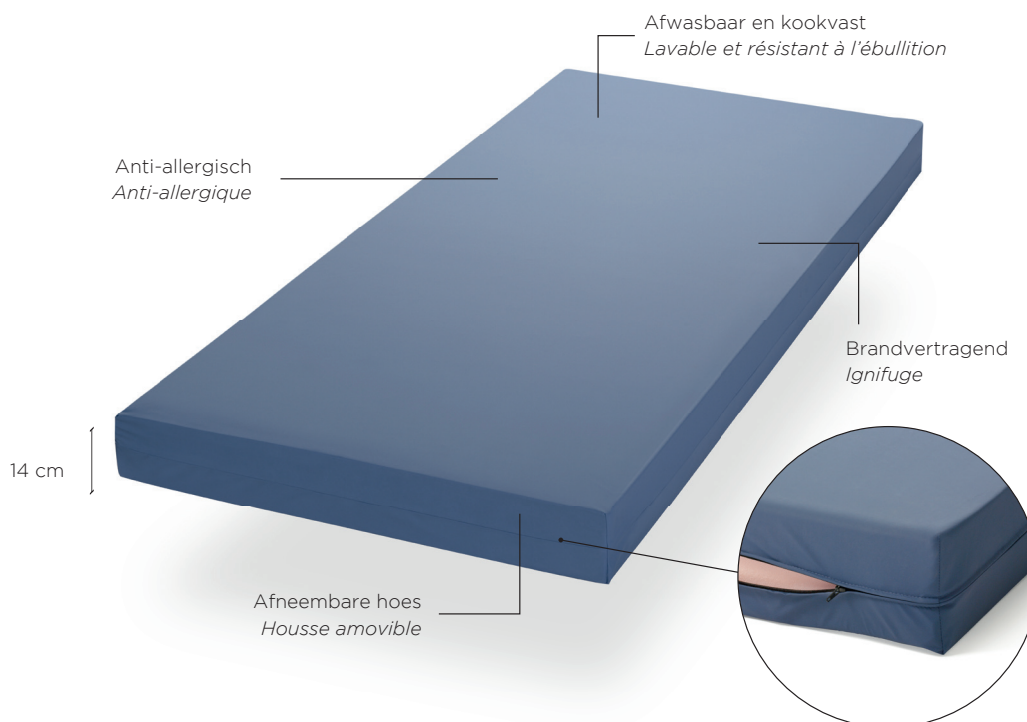

# ANTI DECUBITUS BASIC

## 14CM MATTRESS

<b>PRODUCT TYPE</b>	Mattress
<b>BRAND</b>	Revor Contract group
<b>RANGE</b>	Safe Care Line
<b>TECHNOLOGY</b>	Visco and High Resilience foam with optimal pressure distribution
<b>TOTAL HEIGHT</b>	14 cm
<b>TICKING</b>	Bi elastic PU cover with zipper
<b>CORE</b>	4cm Visco Elastic foam 50kg/m <sup>3</sup> + 10cm High resilience foam 35kg/m <sup>3</sup>
<b>FINISHING</b>	Fire retardant CRIB 5 & Anti bed bug treatment
<b>WARRANTY</b>	5 years

## 14CM MATTRESS

<b>PRODUCT TYPE</b>	Mattress
<b>BRAND</b>	Revor Contract group
<b>RANGE</b>	Safe Care Line
<b>TECHNOLOGY</b>	Visco and High Resilience foam with optimal pressure distribution
<b>TOTAL HEIGHT</b>	14 cm
<b>TICKING</b>	Bi elastic PU cover with zipper
<b>CORE</b>	4cm Visco Elastic foam 80kg/m <sup>3</sup> + 10cm High resilience foam 50kg/m <sup>3</sup>
<b>FINISHING</b>	Fire retardant CRIB 5 & Anti bed bug treatment
<b>WARRANTY</b>	5 years