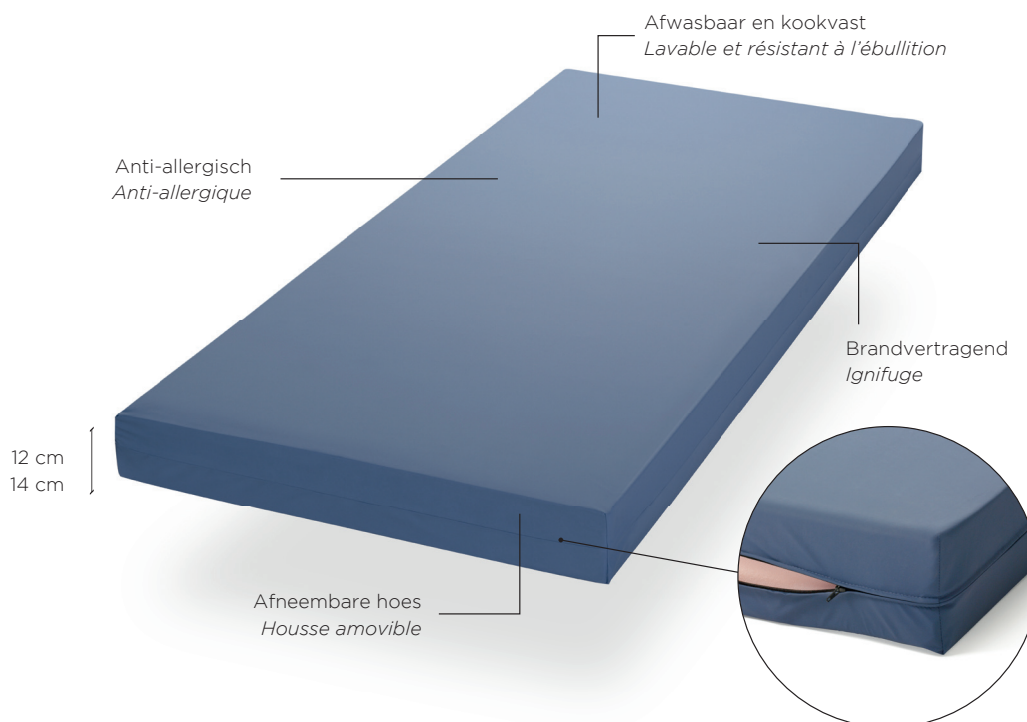

## 14CM MATTRESS

<b>PRODUCT TYPE</b>	Mattress
<b>BRAND</b>	Revor Contract group
<b>RANGE</b>	Safe Care Line
<b>TECHNOLOGY</b>	Visco and High Resilience foam with optimal pressure distribution
<b>TOTAL HEIGHT</b>	14 cm
<b>TICKING</b>	Bi elastic PU cover with zipper
<b>CORE</b>	4cm Visco Elastic foam 80kg/m <sup>3</sup> + 10cm High resilience foam 50kg/m <sup>3</sup>
<b>FINISHING</b>	Fire retardant CRIB 5 & Anti bed bug treatment
<b>WARRANTY</b>	5 years

## 12/14CM MATTRESS

<b>PRODUCT TYPE</b>	Mattress
<b>BRAND</b>	Revor Contract group
<b>RANGE</b>	Safe Care Line
<b>TECHNOLOGY</b>	Visco and High Resilience foam with optimal pressure distribution
<b>TOTAL HEIGHT</b>	12/14 cm
<b>TICKING</b>	Bi elastic PU cover with zipper
<b>CORE</b>	7cm Visco Elastic foam 80kg/m <sup>3</sup> + 7cm High resilience foam 50kg/m <sup>3</sup>
<b>FINISHING</b>	Fire retardant CRIB 5 & Anti bed bug treatment
<b>WARRANTY</b>	5 years