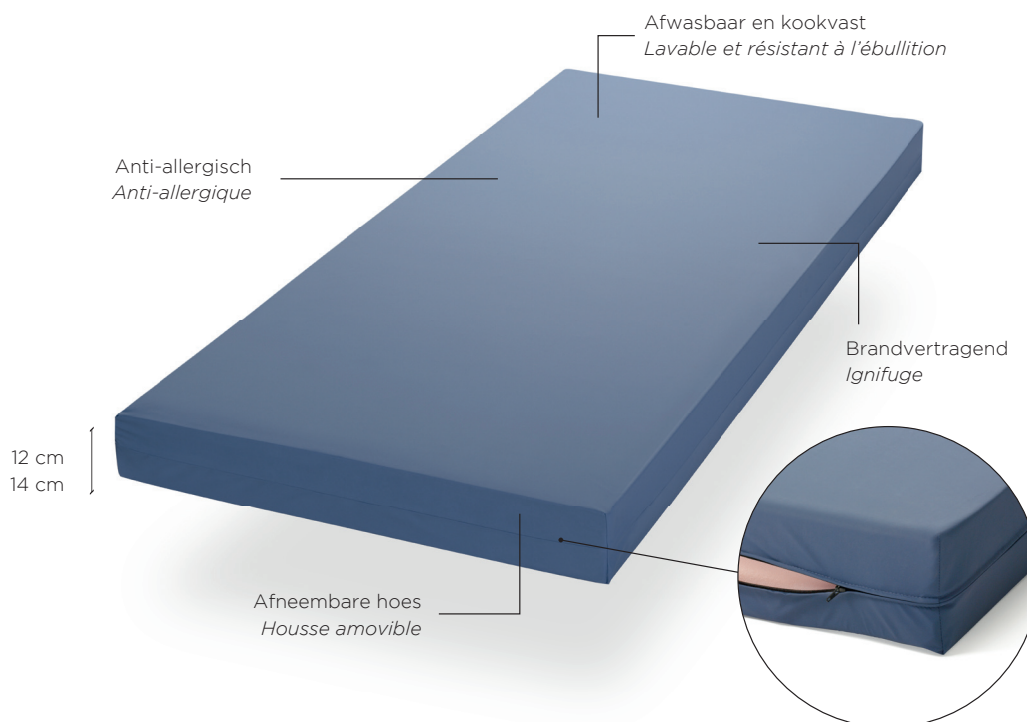

ANTI DECUBITUS BASIC

14CM MATTRESS

PRODUCT TYPE	Mattress
BRAND	Revor Contract group
RANGE	Safe Care Line
TECHNOLOGY	Visco and High Resilience foam with optimal pressure distribution
TOTAL HEIGHT	14 cm
TICKING	Bi elastic PU cover with zipper
CORE	4cm Visco Elastic foam 50kg/m ³ + 10cm High resilience foam 35kg/m ³
FINISHING	Fire retardant CRIB 5 & Anti bed bug treatment
WARRANTY	5 years

ANTI DECUBITUS CLASSIC

14CM MATTRESS

PRODUCT TYPE	Mattress
BRAND	Revor Contract group
RANGE	Safe Care Line
TECHNOLOGY	Visco and High Resilience foam with optimal pressure distribution
TOTAL HEIGHT	14 cm
TICKING	Bi elastic PU cover with zipper
CORE	4cm Visco Elastic foam 80kg/m ³ + 10cm High resilience foam 50kg/m ³
FINISHING	Fire retardant CRIB 5 & Anti bed bug treatment
WARRANTY	5 years

ANTI DECUBITUS PLUS

12/14CM MATTRESS

PRODUCT TYPE	Mattress
BRAND	Revor Contract group
RANGE	Safe Care Line
TECHNOLOGY	Visco and High Resilience foam with optimal pressure distribution
TOTAL HEIGHT	12/14 cm
TICKING	Bi elastic PU cover with zipper
CORE	7cm Visco Elastic foam 80kg/m ³ + 7cm High resilience foam 50kg/m ³
FINISHING	Fire retardant CRIB 5 & Anti bed bug treatment
WARRANTY	5 years

SAFE CARE CMHR 50KG

12/14CM MATTRESS

PRODUCT TYPE	Mattress
BRAND	Revor Contract group
RANGE	Safe Care Line
TECHNOLOGY	Combustion Modified High Resilient foam with optimal pressure distribution
TOTAL HEIGHT	12/14 cm
TICKING	Bi elastic PU cover with zipper
CORE	High resilience foam 50kg/m ³
FINISHING	Fire retardant CRIB 5 & Anti bed bug treatment
WARRANTY	5 years