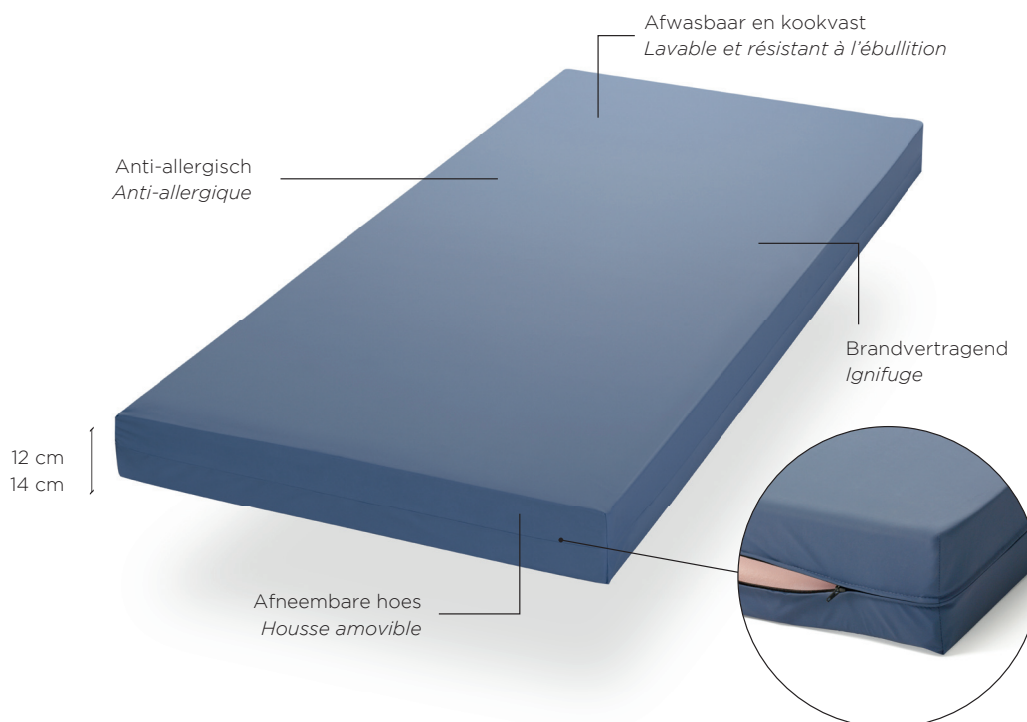

SAFE CARE HR 35KG

12/14CM MATTRESS

PRODUCT TYPE	Mattress
BRAND	Revor Contract group
RANGE	Safe Care Line
TECHNOLOGY	High Resilience foam with optimal pressure distribution
TOTAL HEIGHT	12/14 cm
TICKING	Bi elastic PU cover with zipper
CORE	High resilience foam 35kg/m³
FINISHING	Fire retardant CRIB 5 & Anti bed bug treatment
WARRANTY	5 years

Bekijk de Europese brandtestresultaten.
FR/PROTECT/BS Conform Europees erkende brandnorm, brandvertragend:
Consultez les résultats aux tests d'incendie européens.
FR/PROTECT/BS Conforme aux normes européennes en matière de feu et d'inflammabilité :
EN 597 - 1 & 2; B.S. British Standard 7177/6807