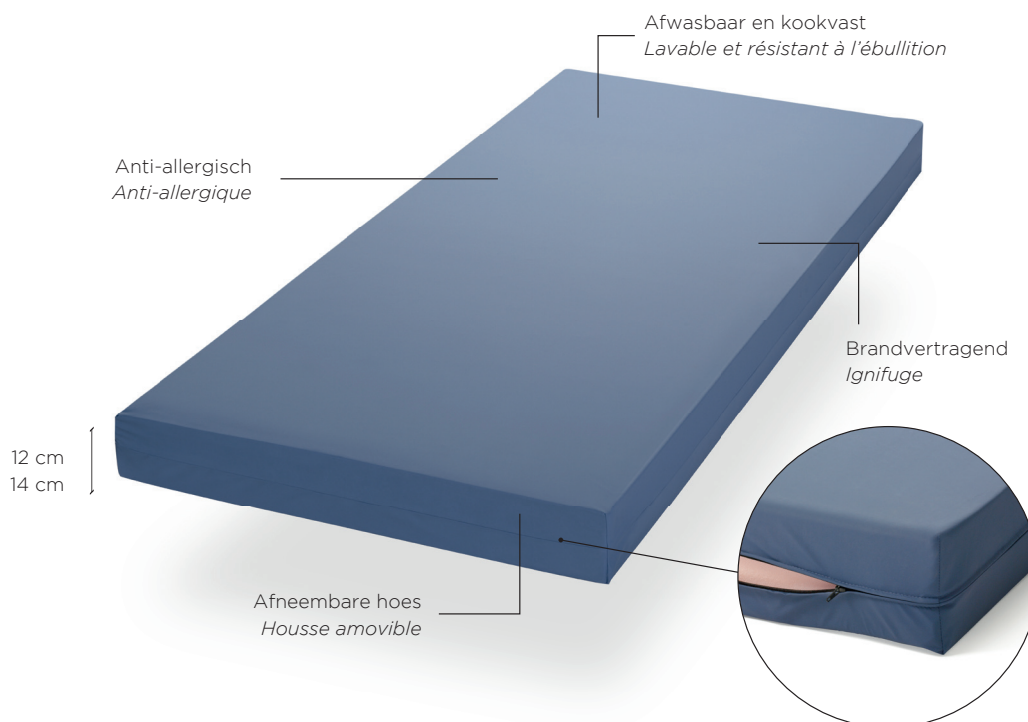

ANTI DECUBITUS BASIC

14CM MATTRESS

PRODUCT TYPE	Mattress
BRAND	Revor Contract group
RANGE	Safe Care Line
TECHNOLOGY	Visco and High Resilience foam with optimal pressure distribution
TOTAL HEIGHT	14 cm
TICKING	Bi elastic PU cover with zipper
CORE	4cm Visco Elastic foam 50kg/m ³ + 10cm High resilience foam 35kg/m ³
FINISHING	Fire retardant CRIB 5 & Anti bed bug treatment
WARRANTY	5 years

ANTI DECUBITUS CLASSIC

14CM MATTRESS

PRODUCT TYPE	Mattress
BRAND	Revor Contract group
RANGE	Safe Care Line
TECHNOLOGY	Visco and High Resilience foam with optimal pressure distribution
TOTAL HEIGHT	14 cm
TICKING	Bi elastic PU cover with zipper
CORE	4cm Visco Elastic foam 80kg/m ³ + 10cm High resilience foam 50kg/m ³
FINISHING	Fire retardant CRIB 5 & Anti bed bug treatment
WARRANTY	5 years

ANTI DECUBITUS PLUS

12/14CM MATTRESS

PRODUCT TYPE	Mattress
BRAND	Revor Contract group
RANGE	Safe Care Line
TECHNOLOGY	Visco and High Resilience foam with optimal pressure distribution
TOTAL HEIGHT	12/14 cm
TICKING	Bi elastic PU cover with zipper
CORE	7cm Visco Elastic foam 80kg/m ³ + 7cm High resilience foam 50kg/m ³
FINISHING	Fire retardant CRIB 5 & Anti bed bug treatment
WARRANTY	5 years