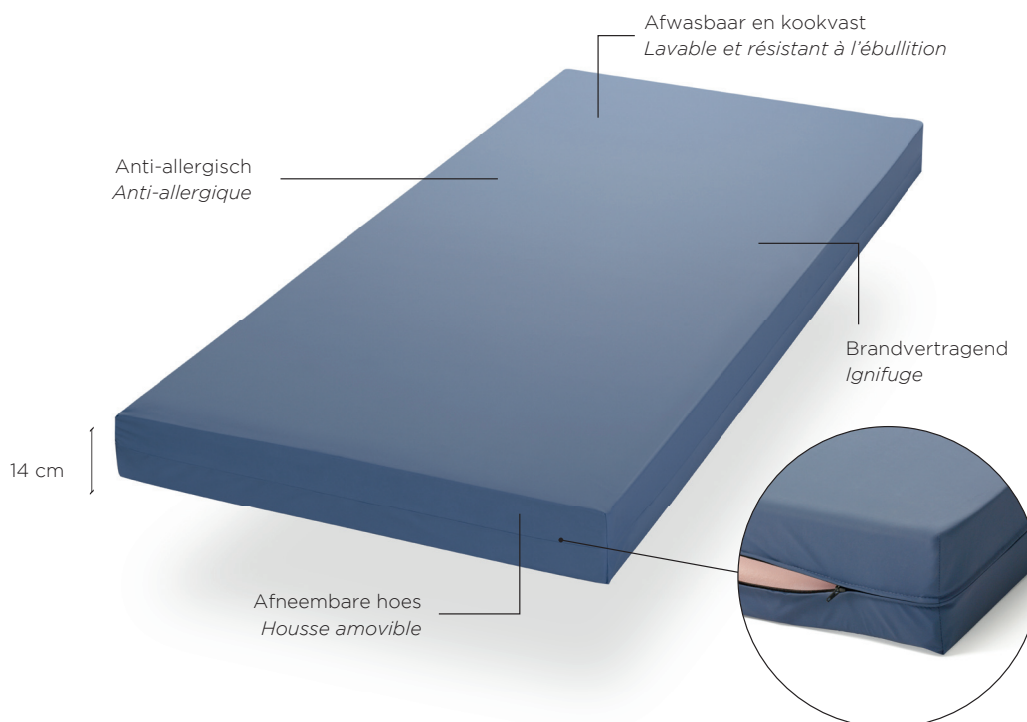

ANTI DECUBITUS BASIC

14CM MATTRESS

PRODUCT TYPE	Mattress
BRAND	Revor Contract group
RANGE	Safe Care Line
TECHNOLOGY	Visco and High Resilience foam with optimal pressure distribution
TOTAL HEIGHT	14 cm
TICKING	Bi elastic PU cover with zipper
CORE	4cm Visco Elastic foam 50kg/m ³ + 10cm High resilience foam 35kg/m ³
FINISHING	Fire retardant CRIB 5 & Anti bed bug treatment
WARRANTY	5 years

ANTI DECUBITUS CLASSIC

14CM MATTRESS

PRODUCT TYPE	Mattress
BRAND	Revor Contract group
RANGE	Safe Care Line
TECHNOLOGY	Visco and High Resilience foam with optimal pressure distribution
TOTAL HEIGHT	14 cm
TICKING	Bi elastic PU cover with zipper
CORE	4cm Visco Elastic foam 80kg/m ³ + 10cm High resilience foam 50kg/m ³
FINISHING	Fire retardant CRIB 5 & Anti bed bug treatment
WARRANTY	5 years

ANTI DECUBITUS PLUS

12/14CM MATTRESS

PRODUCT TYPE	Mattress
BRAND	Revor Contract group
RANGE	Safe Care Line
TECHNOLOGY	Visco and High Resilience foam with optimal pressure distribution
TOTAL HEIGHT	12/14 cm
TICKING	Bi elastic PU cover with zipper
CORE	7cm Visco Elastic foam 80kg/m ³ + 7cm High resilience foam 50kg/m ³
FINISHING	Fire retardant CRIB 5 & Anti bed bug treatment
WARRANTY	5 years