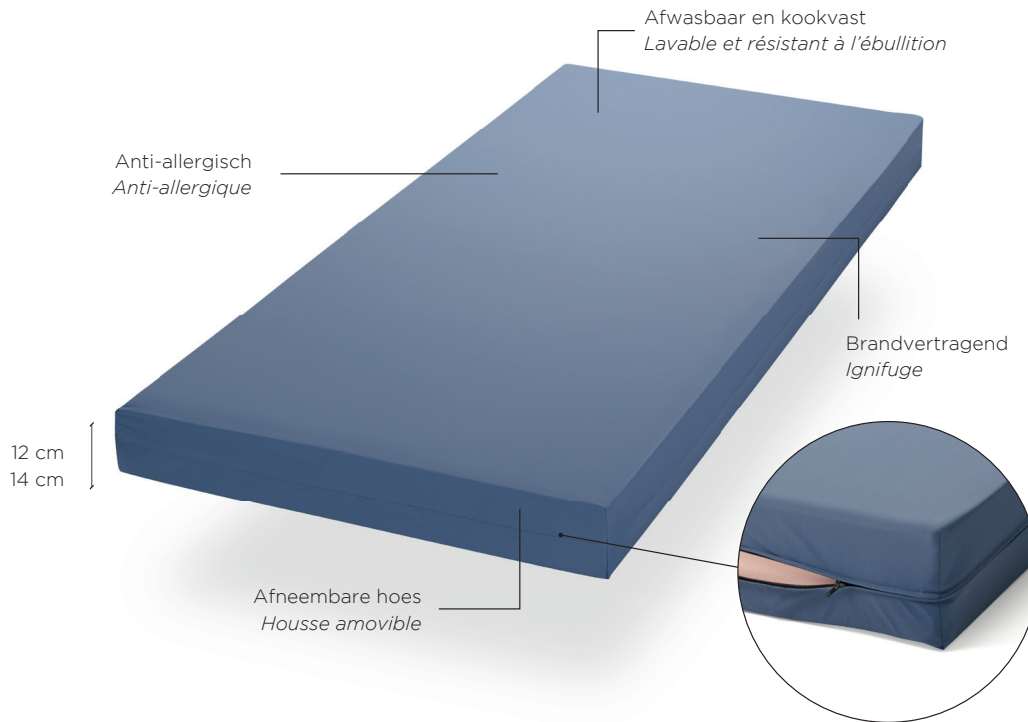

SAFE CARE CMHR 50KG

12/14CM MATTRESS

PRODUCT TYPE	Mattress
BRAND	Revor Contract group
RANGE	Safe Care Line
TECHNOLOGY	Combustion Modified High Resilient foam with optimal pressure distribution
TOTAL HEIGHT	12/14 cm
TICKING	Bi elastic PU cover with zipper
CORE	High resilience foam 50kg/m³
FINISHING	Fire retardant CRIB 5 & Anti bed bug treatment
WARRANTY	5 years

Bekijk de Europese brandtestresultaten.
FR/PROTECT/BS Conform Europees erkende brandnorm, brandvertragend:
Consultez les résultats aux tests d'incendie européens.
FR/PROTECT/BS Conforme aux normes européennes en matière de feu et d'inflammabilité :
EN 597 - 1 & 2; B.S. British Standard 7177/6807